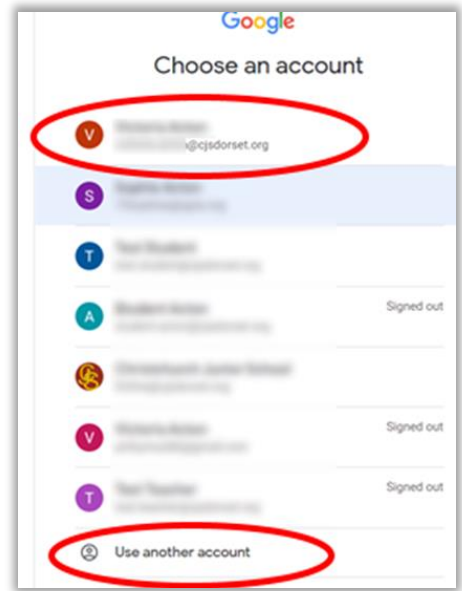

Google Meet – Am I using my school login?

I have to **Ask to Join**.

NOT my school username

I need to...

1. Click **switch account** next to the letter.
2. Find my school username
or
use another account to login as me
3. Click **Join now**.

My username

I can **Join now**.

I might see my friends' names

I can click **Join now**.