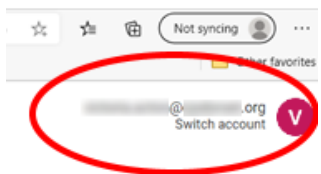

Google Meet – Am I using my school login?

I have to **Ask to Join**.

NOT my school username

I need to...

1. Click **switch account** next to the letter.
2. Find my school username
or
use another account to login as me
3. Click **Join now**.

My username

I can **Join now**.

I might see my friends' names

I can click **Join now**.