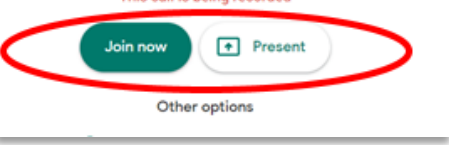

Google Meet – Am I using my school login?

I have to **Ask to Join**.

NOT my school username

I need to...

1. Click **switch account** next to the letter.
2. Find my school username
or
use another account to login as me
3. Click **Join now**.

My username

I can **Join now**.

I might see my friends' names

I can click **Join now**.