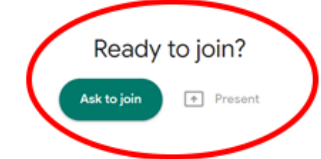

Google Meet – Am I using my school login?

I have to **Ask to Join**.

NOT my school username

I need to...

1. Click **switch account** next to the letter.
2. Find my school username
or
use another account to login as me
3. Click **Join now**.

My username

I can **Join now**.

I might see my friends' names

I can click **Join now**.